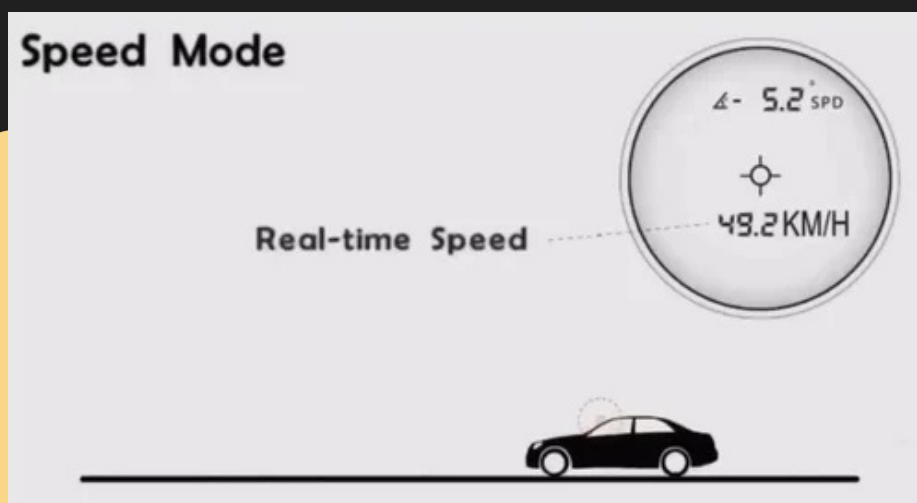

● Features

- **Measurement Range:** Up to 3000 meters (3 km), allowing for highly accurate long-range measurements.
- **Optics:** Equipped with high-quality optics that ensure clear and precise targeting.
- **Magnification:** Often features a magnification setting (commonly 6x to 8x) to provide better visualization of distant targets.
- **Measurement Accuracy:** Offers high accuracy, often within ± 1 meter, ensuring reliable distance readings.
- **Speed Measurement:** Some models may include a speed measurement function to track the speed of moving objects.
- **Battery Life:** Energy-efficient design, often powered by replaceable lithium-ion batteries or rechargeable options for extended use.
- **Portability:** Compact and lightweight, designed for ease of use and transport.