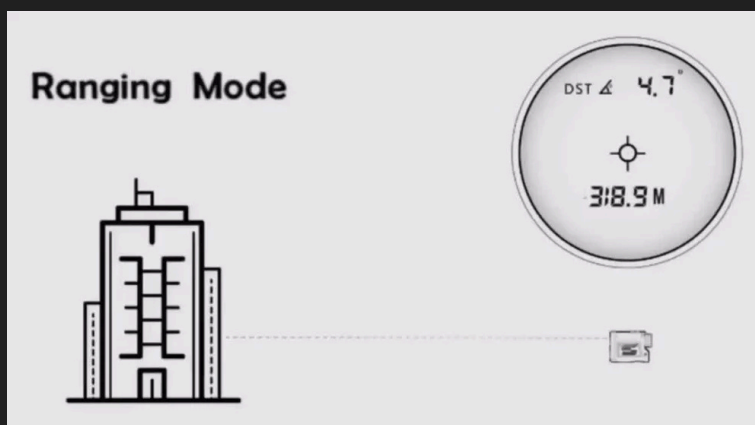

● Features

- **Measurement Range:** Capable of measuring distances up to 900 meters (0.9 km) with reliable precision, suitable for shorter-range applications compared to higher-range models.
- **Optics:** High-quality optical components that provide a clear view for accurate distance targeting.
- **Magnification:** Often equipped with a moderate magnification level (usually 4x to 6x) to enhance visualization.
- **Measurement Accuracy:** Provides accurate distance readings, typically within ± 1 meter or less, ensuring dependable measurements.
- **Measurement Modes:** Commonly features standard distance measurement mode, with some models including continuous scanning or angle measurement capabilities.
- **Display:** Easy-to-read LCD screen that shows distance readings clearly, even in varying light conditions.
- **Hunting:** Assists hunters in gauging distances to targets within a medium range, enhancing shooting accuracy.