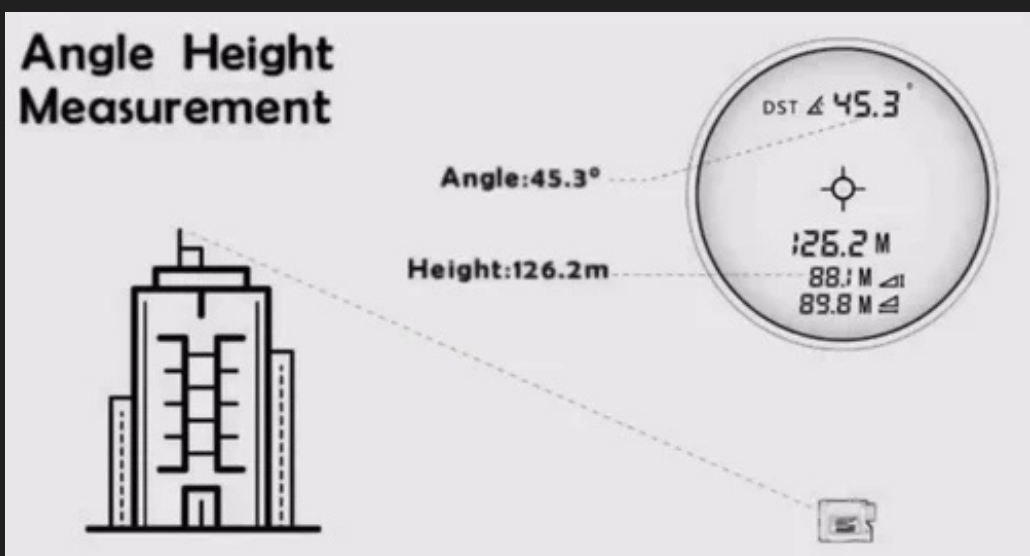

● Specification

Laser Range Finder RFA-3000	
Measuring Range	600 M/900 M/1500 M/2000/2500/3000
Speed Measuring Accuracy	0.3(within 400M) 1M(>400M)
Measuring Range Of Speed	18~300 Km/h
Telescope Magnification	6XField
Size	130 mm*87*45 mm
Working Voltage	3 V