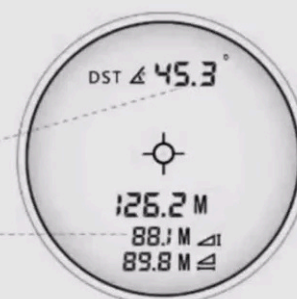

## Laser Range Finder RFA-1000

<b>Brand</b>	Paykars
<b>Range</b>	1 KM
<b>Color</b>	Grey
<b>Operation Temperature</b>	0-50
<b>Laser Wavelength</b>	905 nm
<b>Telescope Magnification</b>	6X Field

### Angle Height Measurement

Angle: 45.3°

Height: 126.2m