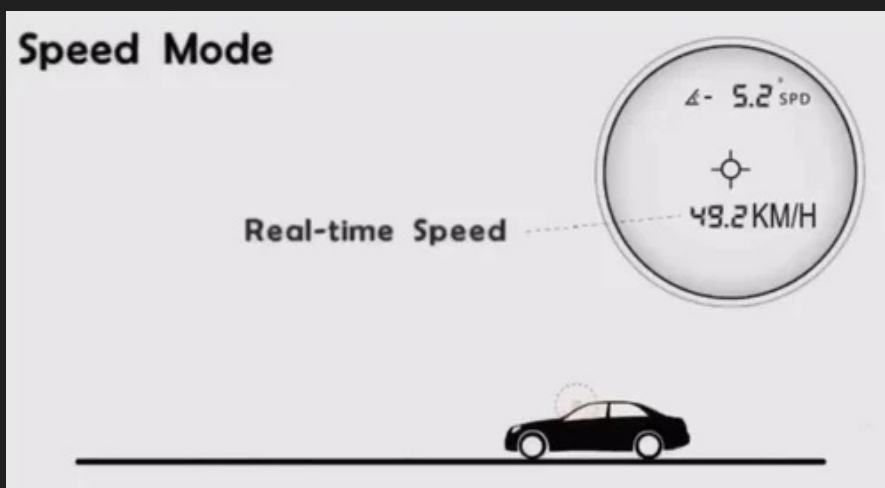

● Specification

Laser Range Finder RFA-900	
Range	6-3000m (optional)
Range Measuring Accuracy	+/-1m
Angle Measuring Range	-60°~60°
Measuring Range Speed	20~300km/h
Laser Type	905nm
Magnification	6X